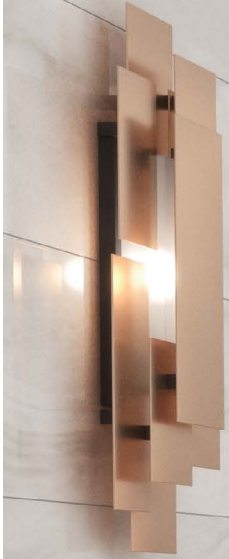

Onix

wall & floor tile

AGATA GREY

CANCOS
TILE & STONE

AGATA GREY

Agata Grey

BELOXAG1022

10x22 glossy wall tile

BELOXAG412

4x12 glossy wall tile

BELOXAGBN310

3x10 porcelain matte bullnose

BELOXAG1022D

10x22 glossy textured wall tile

BELOXAGMOS22

2x2 porcelain matte mosaic

BELOXAGHEX

2x2 porcelain matte hex mosaic

BELOXAG12

12x12 porcelain matte floor tile

BELOXAG1224

12x24 porcelain matte floor tile

AGATA WHITE

Agata White

BELOXAW1022

10x22 glossy wall tile

BELOXAW412

4x12 glossy wall tile

BELOXAWBN310

3x10 porcelain matte bullnose

BELOXAW1022D

10x22 glossy textured wall tile