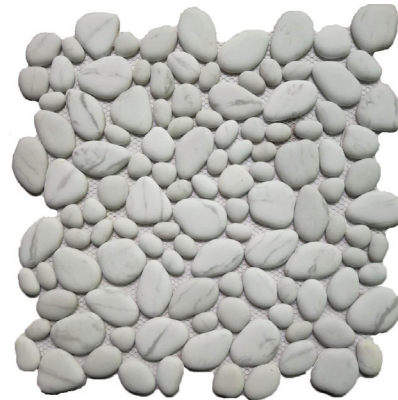

GLADGSTROCK

Statuario | rocks |

APPLICATION

	INTERIOR			EXTERIOR*		
	R	LC	HC	R	LC	HC
Walls/Backsplashes	X	X	X	X	X	X
Floors	X	X		X	X	
Countertops	X			X		
Submerged Areas	X	X	X	X	X	X

R - Residential LC - Light Commercial HC - Heavy Commercial

*Exterior Usage when proper TCA installation methods are followed

INSTALLATION

	CB	EB
Mortar	X	
Grout	X	

CB - Cement Base EB - Epoxy Base

Glass Tile may be susceptible to scratching in handling and installation, as well as use. Expect variation of color from production run to production run. Please refer to the TCNA HANDBOOK for more specific information regarding installation.

MAINTENANCE

Use a non-abrasive cloth and neutral detergents for cleaning. Avoid acid detergents, chemicals and solvents.

The marketing name for this product is property of Cancos Tile Corp. This same product may be marketed under different names.