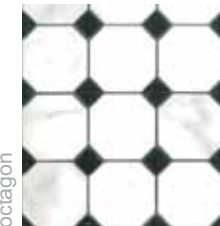

Nero Dot

MOS MOBC WEAVE LGH

large weave

| 2 x 3 1/4 |

MOS MOBC WEAVERH

basketweave

| 1 3/4 x 7/8 |

P

MOS MOBC OCT2H

octagon

| 2 x 2 |

MOS MOBC LGBRKH

| 5/8 x 1 1/4 |

Bardiglio Dot

MOS MOBB WEAVE LGH

large weave

| 2 x 3 1/4 |

MOS MOBB WEAVE H

basketweave

| 1 3/4 x 7/8 |

MOS MOBC HERH

herringbone

| 1 1/4 x 2 1/2 |

MOS MOBC SMBRKP