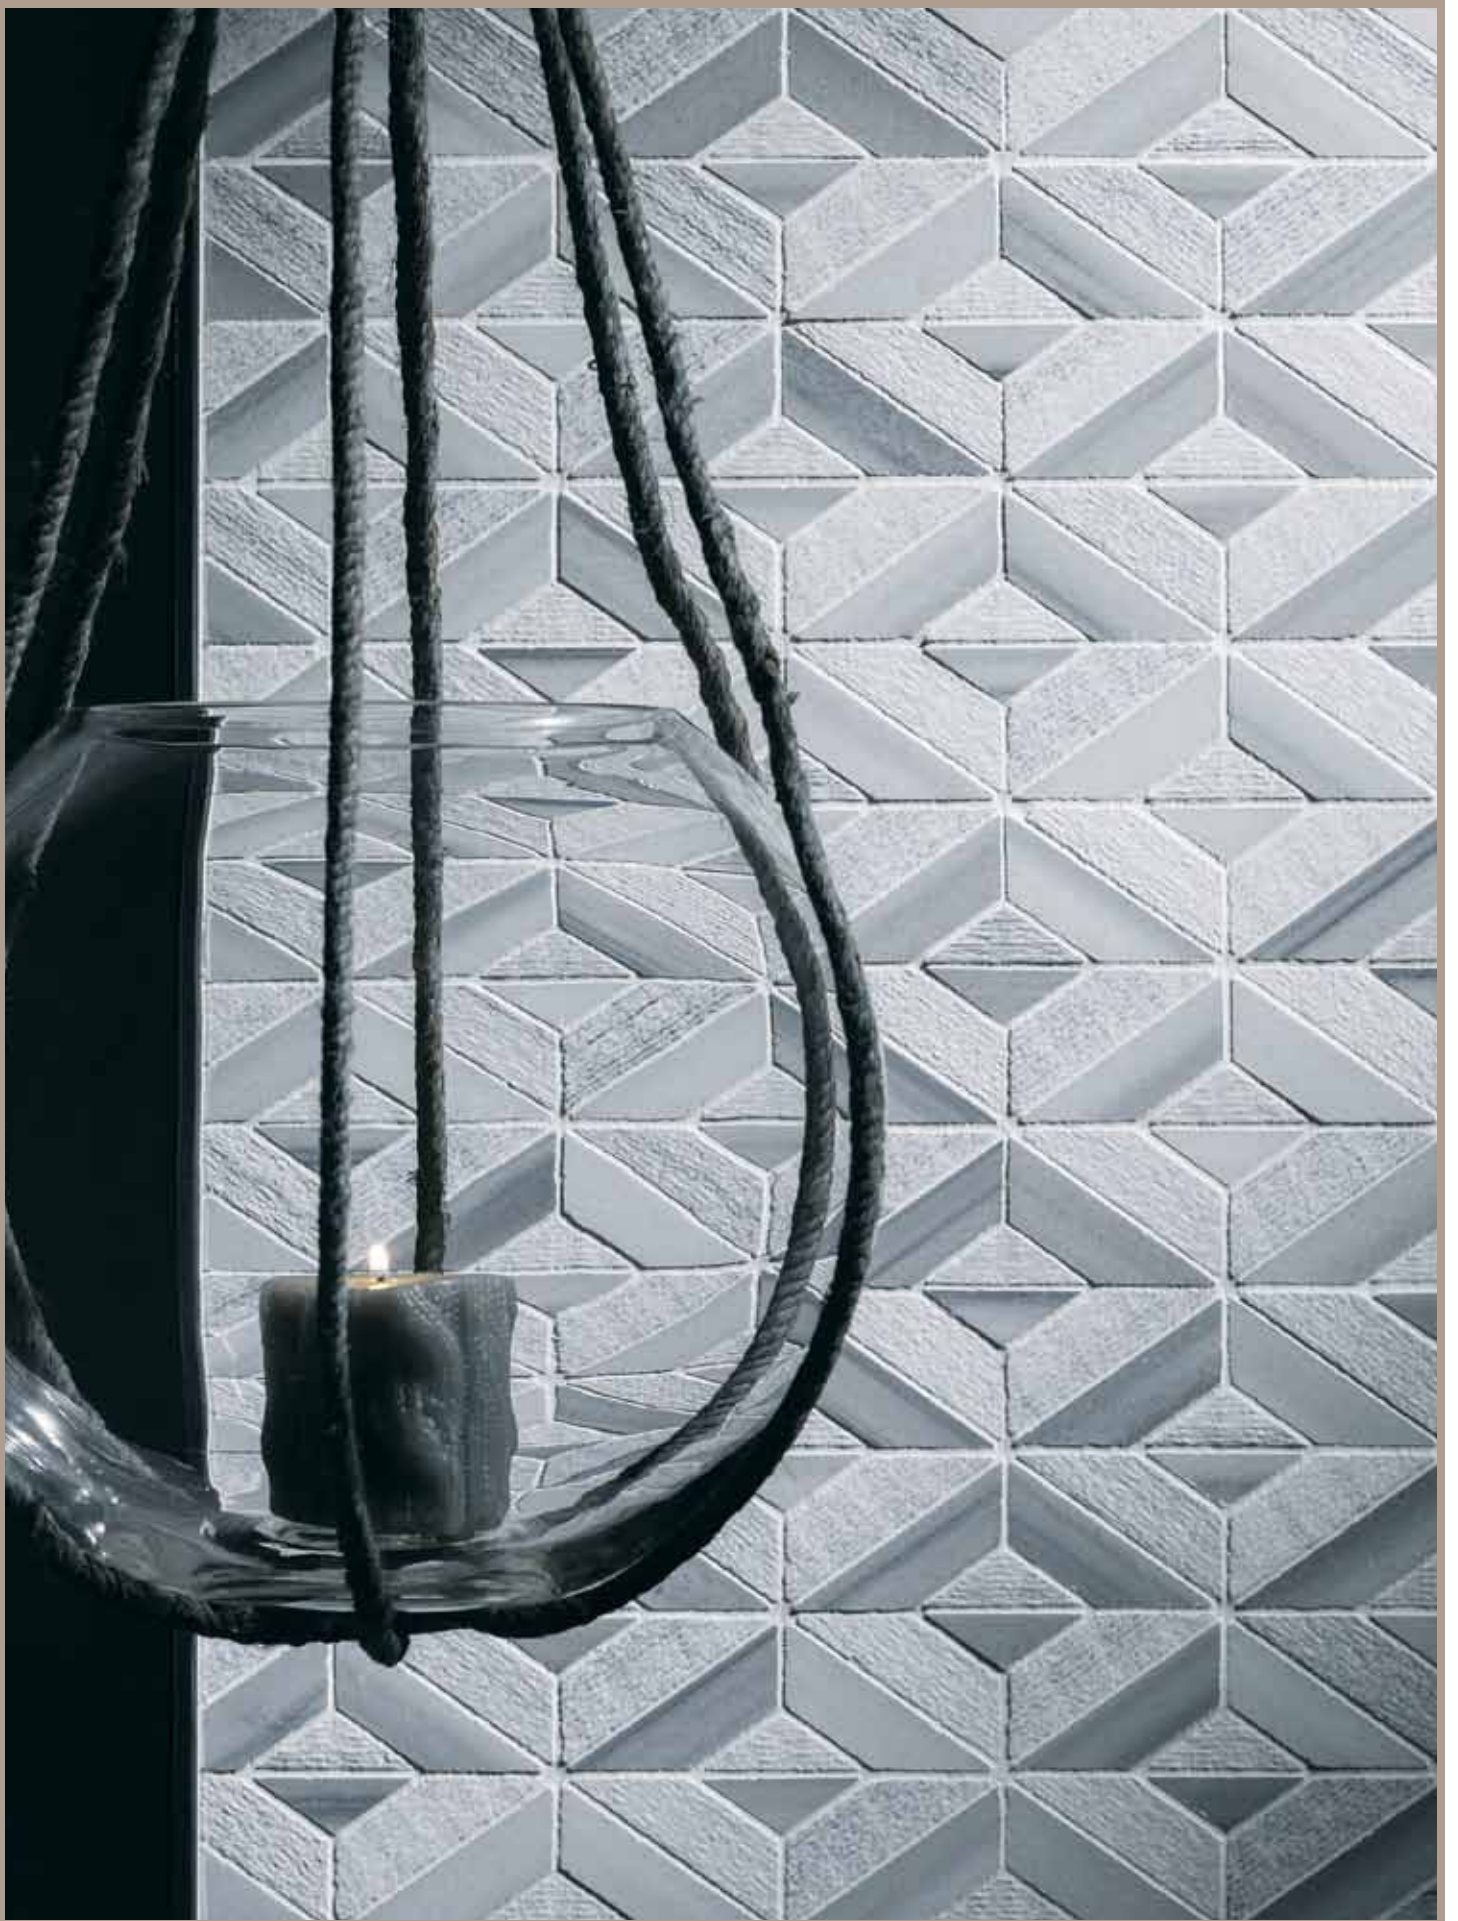

| 4x2 patch mosaic |

MOSMOSSWEAVELGH *H*

| large weave w/ marron dot |

MOSMOSSLANTERN *MS*

| lantern mosaic |

enlarged to show surface detail

MOSMOZE1224H *H*

| 12x24 |