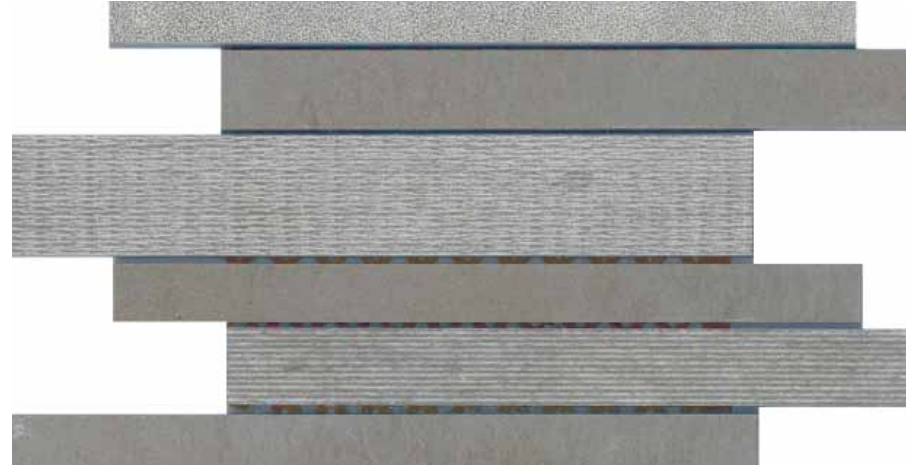

MS large lineality | 8 3/4 x 12 sheet • mixed sizes |

MOS MOFO LINSMH